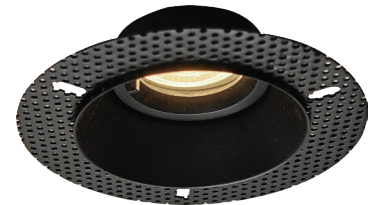

RECESSED ROUND SPOT TRIMLESS FIXED

DEEP ANTI-GLARE

TS8028SB

TECHNICAL FEATURES

IP Rating:	IP65
Size:	ø125 x Hole ø85mm
Cut-out Size:	ø85mm
Structure material:	Steel and Aluminium
Structure finish:	Sand Black
Recommended light bulb:	GU10/GU5,3 (Front replaced bulb)
Voltage / frequency:	220-240V/12V
Energy efficiency:	Light bulb not included

GU5.3
& GU10