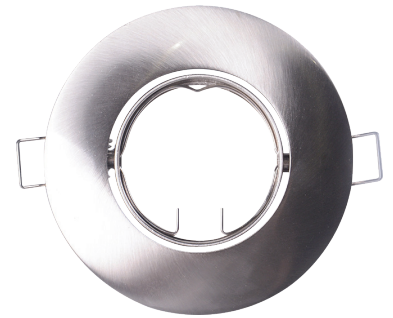

# RECESSED ROUND SPOT ADJUSTABLE

RECESSED DOWNLIGHT

TS6002SN

## TECHNICAL FEATURES

Power (W):	max.50
IP Rating:	IP20
Size:	ø84 x 20mm
Cut-out Size:	ø75mm
Structure material:	Die-Cast Aluminium
Structure finish:	Satin Nickel
Recommended light bulb:	GU10 / GU5.3
Voltage / frequency:	220-240V & 12V
Energy efficiency:	Light bulb not included
Lens/Beam angle:	Adjustable

20mm

ø84mm