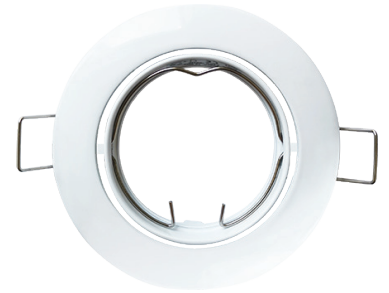

# RECESSED ROUND SPOT ADJUSTABLE

RECESSED DOWNLIGHT

TS6002W

## TECHNICAL FEATURES

Power (W):	max.50
IP Rating:	IP20
Size:	ø84 x 20mm
Cut-out Size:	ø75mm
Structure material:	Die-Cast Aluminium
Structure finish:	Matt White
Recommended light bulb:	GU10 / GU5.3
Voltage / frequency:	220-240V & 12V
Energy efficiency:	Light bulb not included
Lens/Beam angle:	Adjustable

20mm

ø84mm