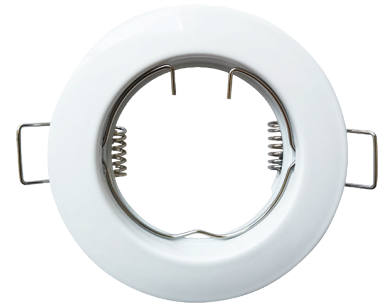

RECESSED ROUND SPOT

RECESSED DOWNLIGHT

TS6001MW

TECHNICAL FEATURES

Power (W):	max.50
IP Rating:	IP20
Size:	ø77 x 20mm
Cut-out Size:	ø65mm
Structure material:	Die-Cast Aluminium
Structure finish:	Matt White
Recommended light bulb:	GU10 / GU5.3
Voltage / frequency:	220-240V & 12V
Energy efficiency:	Light bulb not included

20mm

ø77mm