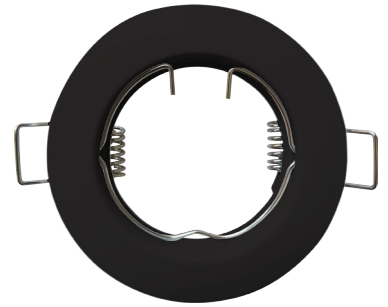

RECESSED ROUND SPOT

RECESSED DOWNLIGHT

TS6001B

TECHNICAL FEATURES

Power (W):	max.50
IP Rating:	IP20
Size:	ø77 x 20mm
Cut-out Size:	ø65mm
Structure material:	Die-Cast Aluminium
Structure finish:	Black
Recommended light bulb:	GU10 / GU5.3
Voltage / frequency:	220-240V & 12V
Energy efficiency:	Light bulb not included

20mm

ø77mm