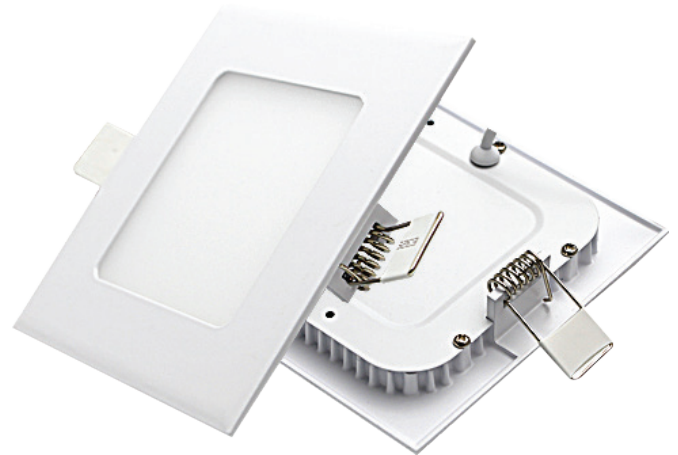

PRODUCT DATASHEET

LED Square Panel Recessed Light 6W

S6W - CW

TECHNICAL DATA

Power(W):	6W
Voltage:	AC85-265V
Light source:	LED
Led quantity:	30pcs 2835SMD
Luminous:	480-540lm
Beam angle:	180°
Size:	120x120x12mm
Cut-Out Size:	110x110mm
Main material:	Aluminium+PC
Colour temperature:	4000K
Energy Efficiency:	A, A+, A++
PF:	>0.5
IP:	IP44
CRI:	>80
Life span:	50000 hours
G.W:	0.3Kg

Triac dimmable (ONLY with extra driver)

FEATURES

1. Adopt Epistar LED chips, low light decay, and high brightness.
2. Using resistance-capacitance isolation power driver, long life time, and high efficiency.
3. Die-cast Ceramic housing for excellent thermal conductivity, beautiful outlook, simple installation.
4. CE and ROHS Certificates.
5. Temperature: -25 to 60°C.