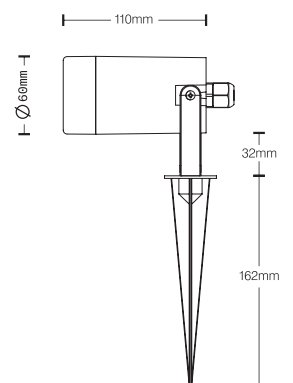

UMBRO

OUTDOOR LIGHT

S1603-WH

TECHNICAL FEATURES

Power (W):	max.5W
IP Rating:	IP65
Size:	Ø60 x 100mm
Structure material:	Polypropylene (PP)
Structure finish:	White
Diffuser material:	Polycarbonate
Diffuser finish:	Transparent
Recommended light bulb:	GU10
Voltage / frequency:	220-240V/50-60Hz
Energy efficiency:	Light bulb not included
Lampholder:	1 x GU10

* It includes spike and 0.30m rubber cable