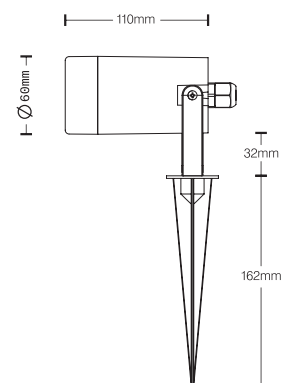

UMBRO

OUTDOOR LIGHT

S1603-GR

TECHNICAL FEATURES

Power (W):	max.5W
IP Rating:	IP65
Size:	Ø60 x 100mm
Structure material:	Polypropylene (PP)
Structure finish:	Grey
Diffuser material:	Polycarbonate
Diffuser finish:	Transparent
Recommended light bulb:	GU10
Voltage / frequency:	220-240V/50-60Hz
Energy efficiency:	Light bulb not included
Lampholder:	1 x GU10

* It includes spike and 0.30m rubber cable