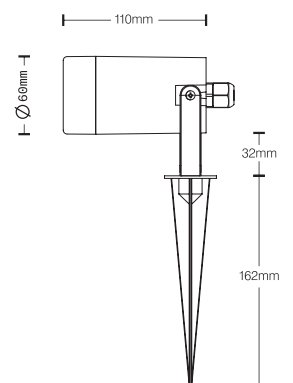

UMBRO

OUTDOOR LIGHT

S1603 - BL

TECHNICAL FEATURES

Power (W):	max.5W
IP Rating:	IP65
Size:	Ø60 x 100mm
Structure material:	Polypropylene (PP)
Structure finish:	Black
Diffuser material:	Polycarbonate
Diffuser finish:	Transparent
Recommended light bulb:	GU10
Voltage / frequency:	220-240V/50-60Hz
Energy efficiency:	Light bulb not included
Lampholder:	1 x GU10

* It includes spike and 0.30m rubber cable