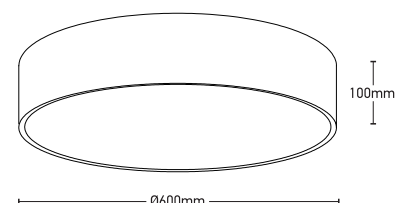

RONDA - C

CEILING LIGHT (Surface Mounted)

3921 - 860RC - BK

TECHNICAL FEATURES

Power (W):	60W
Luminous:	3900lm
Colour temperature:	3000K + 4000K (2CCT Dip Switch)
IP Rating:	IP20
Size:	Ø600 x 100mm
Structure material:	Aluminium
Structure finish:	Sandy Black
Diffuser material:	Acrylic
Voltage / frequency:	220-240V/AC 50-60Hz
Energy efficiency:	A, A+, A++
Light source:	LED
Lens/Beam angle:	120°