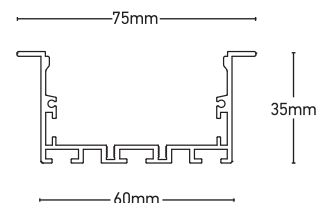

ALUMINIUM PROFILE 2M

ALUMINIUM PROFILE W/OUT COVER (Recessed)

PR-6035B

TECHNICAL FEATURES

IP Rating:	IP20
Size:	75 x 35 x 2000mm
Structure material:	Aluminium
Structure finish:	Silver

* End Caps and other Accessories available