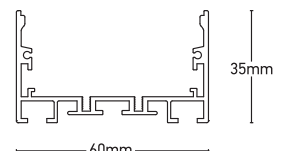

ALUMINIUM PROFILE 2M

ALUMINIUM PROFILE W/OUT COVER (Surface/Suspended)

PR-6035A

TECHNICAL FEATURES

IP Rating:	IP20
Size:	60 x 35 x 2000mm
Structure material:	Aluminium
Structure finish:	Silver

* End Caps and other Accessories available