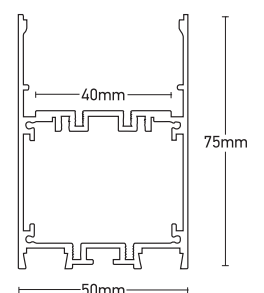

ALUMINIUM PROFILE 3M

ALUMINIUM PROFILE W/OUT COVER (SURFACE)

PR-5075-WH

TECHNICAL FEATURES

IP Rating:	IP20
Size:	50 x 75 x 3000mm
Structure material:	Aluminium
Structure finish:	White

* End Caps, Suspension Kit and other Accessories available