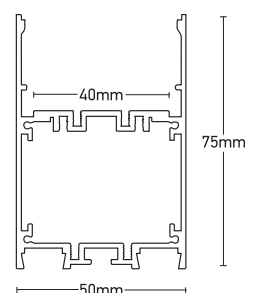

ALUMINIUM PROFILE 3M

ALUMINIUM PROFILE W/OUT COVER (SURFACE)

PR-5075-BL

TECHNICAL FEATURES

IP Rating:	IP20
Size:	50 x 75 x 3000mm
Structure material:	Aluminium
Structure finish:	Matt Black

* End Caps, Suspension Kit and other Accessories available