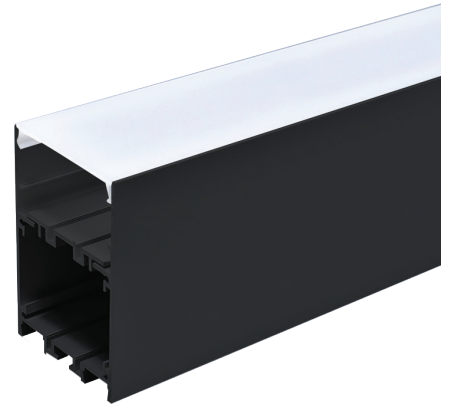

ALUMINIUM PROFILE 3M

ALUMINIUM PROFILE W/OUT COVER (SURFACE)

PR-5075-BL

TECHNICAL FEATURES

IP Rating:	IP20
Size:	50 x 75 x 3000mm
Structure material:	Aluminium
Structure finish:	Matt Black

* End Caps, Suspension Kit and other Accessories available