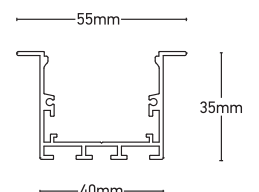

# ALUMINIUM PROFILE 2M

ALUMINIUM PROFILE W/OUT COVER (Recessed)

PR-4035B

## TECHNICAL FEATURES

IP Rating:	IP20
Size:	55 x 35 x 2000mm
Structure material:	Aluminium
Structure finish:	Silver

\* End Caps and other Accessories available