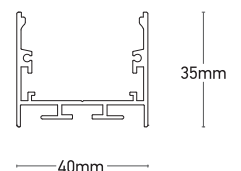

# ALUMINIUM PROFILE 2M

ALUMINIUM PROFILE W/OUT COVER (Surface/Suspended)

PR-4035A

## TECHNICAL FEATURES

IP Rating:	IP20
Size:	40 x 35 x 2000mm
Structure material:	Aluminium
Structure finish:	Silver

\* End Caps and other Accessories available