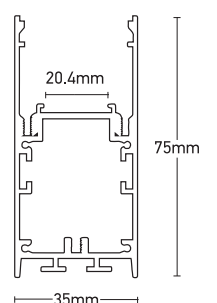

# ALUMINIUM PROFILE 3M

ALUMINIUM PROFILE W/OUT COVER (SURFACE)

PR-3575-WH

## TECHNICAL FEATURES

IP Rating:	IP20
Size:	35 x 75 x 3000mm
Structure material:	Aluminium
Structure finish:	White

\* End Caps, Suspension Kit and other Accessories available