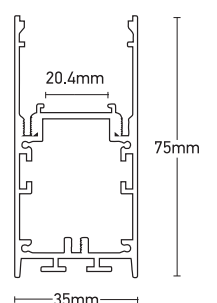

ALUMINIUM PROFILE 3M

ALUMINIUM PROFILE W/OUT COVER (SURFACE)

PR-3575-BL

TECHNICAL FEATURES

IP Rating:	IP20
Size:	35 x 75 x 3000mm
Structure material:	Aluminium
Structure finish:	Matt Black

* End Caps, Suspension Kit and other Accessories available