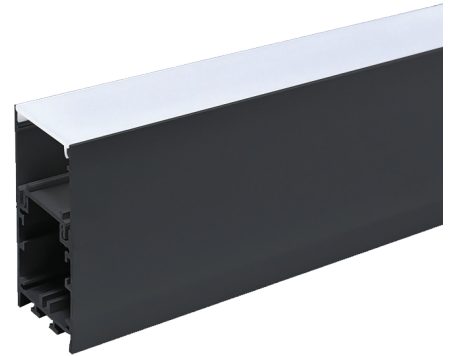

ALUMINIUM PROFILE 3M

ALUMINIUM PROFILE W/OUT COVER (SURFACE)

PR-3575-BL

TECHNICAL FEATURES

IP Rating:	IP20
Size:	35 x 75 x 3000mm
Structure material:	Aluminium
Structure finish:	Matt Black

* End Caps, Suspension Kit and other Accessories available