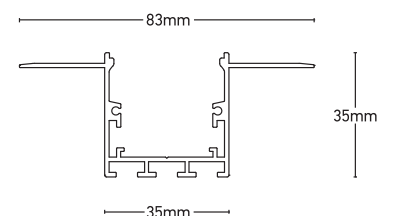

ALUMINIUM PROFILE 2M

ALUMINIUM PROFILE W/OUT COVER (Recessed)

PR-3535C

TECHNICAL FEATURES

| | |
|---------------------|------------------|
| IP Rating: | IP20 |
| Size: | 35 x 35 x 2000mm |
| Structure material: | Aluminium |
| Structure finish: | Silver |