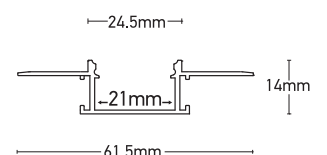

ALUMINIUM PROFILE 2M

ALUMINIUM PROFILE W/OUT COVER (Recessed)

PR-2814A

TECHNICAL FEATURES

IP Rating:	IP20
Size:	24.5 x 14 x 2000mm
Structure material:	Aluminium
Structure finish:	Silver

* End Caps and other Accessories available