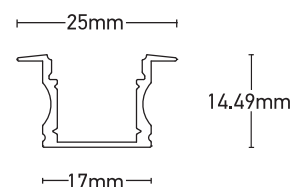

ALUMINIUM PROFILE 2M

ALUMINIUM PROFILE W/OUT COVER (Recessed)

PR-1714B

TECHNICAL FEATURES

IP Rating:	IP20
Size:	25 x 14,9 x 2000mm
Structure material:	Aluminium
Structure finish:	Silver

* End Caps and other Accessories available