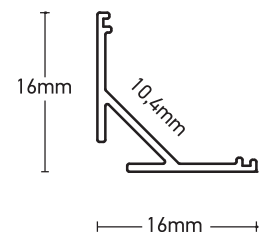

ALUMINIUM PROFILE 2M

ALUMINIUM PROFILE W/OUT COVER (Surface)

PR - 1616

TECHNICAL FEATURES

IP Rating:	IP20
Size:	16 x 16 x 2000mm
Structure material:	Aluminium
Structure finish:	Silver

* End Caps and other Accessories available