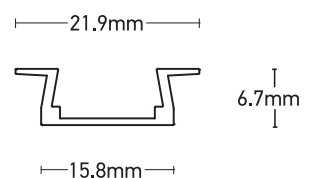

ALUMINIUM PROFILE 2M

ALUMINIUM PROFILE W/OUT COVER (Recessed)

PR-1606B

TECHNICAL FEATURES

IP Rating:	IP20
Size:	15.8 x 6.7 x 2000mm
Structure material:	Aluminium
Structure finish:	Silver

* End Caps and other Accessories available