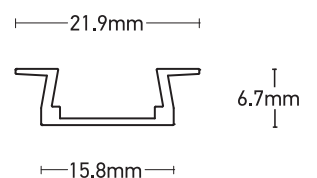

# ALUMINIUM PROFILE 2M

ALUMINIUM PROFILE W/OUT COVER (Recessed)

PR-1606B-BL

## TECHNICAL FEATURES

IP Rating:	IP20
Size:	15.8 x 6.7 x 2000mm
Structure material:	Aluminium
Structure finish:	Black

\* End Caps and other Accessories available