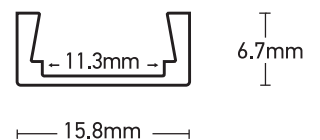

# ALUMINIUM PROFILE 2M

ALUMINIUM PROFILE W/OUT COVER

PR-1606-BL

## TECHNICAL FEATURES

IP Rating:	IP20
Size:	15.8 x 6.7 x 2000mm
Structure material:	Aluminium
Structure finish:	Black

\* End Caps and other Accessories available