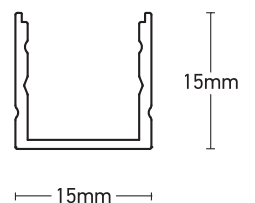

# ALUMINIUM PROFILE 2M

ALUMINIUM PROFILE W/OUT COVER (Surface)

PR - 1515

## TECHNICAL FEATURES

IP Rating:	IP20
Size:	15 x 15 x 2000mm
Structure material:	Aluminium
Structure finish:	Silver

\* End Caps and other Accessories available