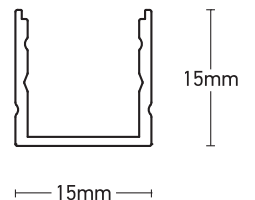

# ALUMINIUM PROFILE 2M

ALUMINIUM PROFILE W/OUT COVER (Surface)

PR-1515-BL

## TECHNICAL FEATURES

IP Rating:	IP20
Size:	15 x 15 x 2000mm
Structure material:	Aluminium
Structure finish:	Black

\* End Caps and other Accessories available