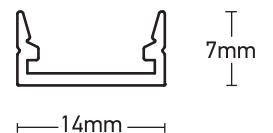

# ALUMINIUM PROFILE 2M

ALUMINIUM PROFILE W/OUT COVER (Surface)

PR - 1407

## TECHNICAL FEATURES

IP Rating:	IP20
Size:	14 x 7 x 2000mm
Structure material:	Aluminium
Structure finish:	Silver

\* End Caps and other Accessories available