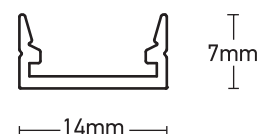

ALUMINIUM PROFILE 2M

ALUMINIUM PROFILE (Surface)

PR-1407-BL

TECHNICAL FEATURES

IP Rating:	IP20
Size:	14 x 7 x 2000mm
Structure material:	Aluminium
Structure finish:	Black

* End Caps and other Accessories available