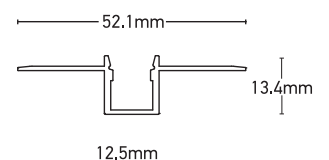

# ALUMINIUM PROFILE 2M

ALUMINIUM PROFILE W/OUT COVER (Recessed)

PR-1213A

## TECHNICAL FEATURES

IP Rating:	IP20
Size:	12.5 x 13.4 x 2000mm
Structure material:	Aluminium
Structure finish:	Silver

\* End Caps and other Accessories available