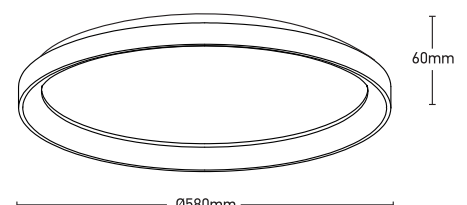

PIATTA

CEILING LIGHT (Surface Mounted)

5367 - 848RC - BK

TECHNICAL FEATURES

Power (W):	48W
Luminous:	3600lm
Colour temperature:	3000K + 4000K (2CCT Dip Switch)
IP Rating:	IP20
Size:	Ø580 x 60mm
Structure material:	Aluminium
Structure finish:	Sandy Black
Diffuser material:	Acrylic
Voltage / frequency:	220-240V/AC 50-60Hz
Energy efficiency:	A, A+, A++
Light source:	LED
Lens/Beam angle:	120°