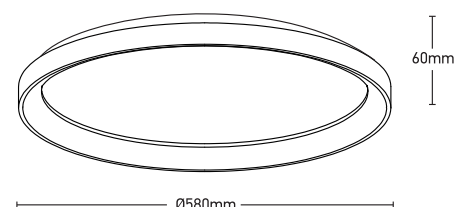

# PIATTA

CEILING LIGHT (Surface Mounted)

5367 - 848RC - BG

## TECHNICAL FEATURES

Power (W):	48W
Luminous:	3600lm
Colour temperature:	3000K + 4000K <b>(2CCT Dip Switch)</b>
IP Rating:	IP20
Size:	Ø580 x 60mm
Structure material:	Aluminium
Structure finish:	Brushed Gold
Diffuser material:	Acrylic
Voltage / frequency:	220-240V/AC 50-60Hz
Energy efficiency:	A, A+, A++
Light source:	LED
Lens/Beam angle:	120°