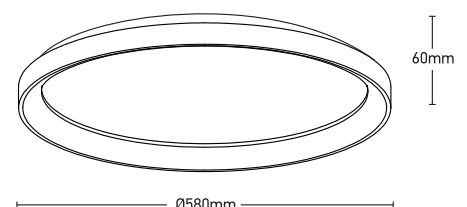

PIATTA

CEILING LIGHT (Surface Mounted)

5367 - 848RC - WH

TECHNICAL FEATURES

Power (W):	48W
Luminous:	3600lm
Colour temperature:	3000K + 4000K (2CCT Dip Switch)
IP Rating:	IP20
Size:	Ø580 x 60mm
Structure material:	Aluminium
Structure finish:	Sandy White
Diffuser material:	Acrylic
Voltage / frequency:	220-240V/AC 50-60Hz
Energy efficiency:	A, A+, A++
Light source:	LED
Lens/Beam angle:	120°