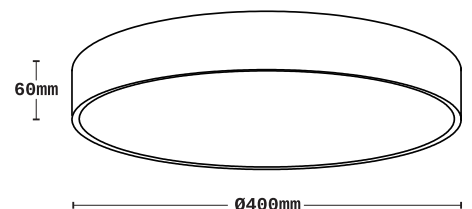

# PATI

CEILING LIGHT (Surface Mounted)

**5361-830RCS-WH**

## TECHNICAL FEATURES

Power (W):	30W
Luminous:	2130lm
Colour temperature:	3000K + 4000K <b>(2CCT Dip Switch)</b>
IP Rating:	IP20
Size:	Ø400 x 60mm
Structure material:	Aluminium
Structure finish:	Sandy White
Diffuser material:	Acrylic
Voltage / frequency:	220-240V/AC 50-60Hz
Energy efficiency:	G
Light source:	LED
Lens/Beam angle:	120°