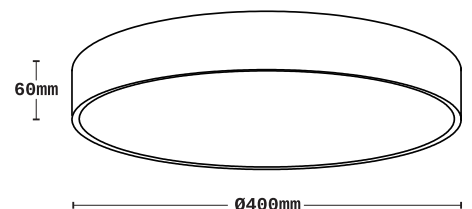

PATI

CEILING LIGHT (Surface Mounted)

5361-830RCS-BK

TECHNICAL FEATURES

Power (W):	30W
Luminous:	1950lm
Colour temperature:	3000K + 4000K (2CCT Dip Switch)
IP Rating:	IP20
Size:	Ø400 x 60mm
Structure material:	Aluminium
Structure finish:	Sandy Black
Diffuser material:	Acrylic
Voltage / frequency:	220-240V/AC 50-60Hz
Energy efficiency:	G
Light source:	LED
Lens/Beam angle:	120°