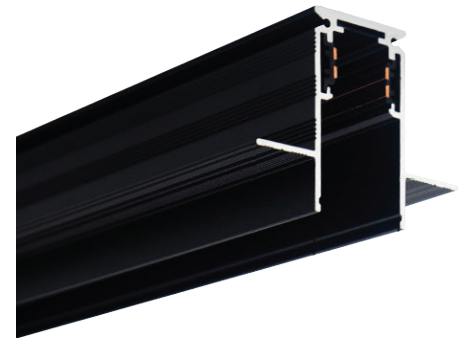

LOW VOLTAGE MAGNETIC TRACK

RECESSED

MTR-20MM-R

TECHNICAL FEATURES

IP Rating:	IP20
Size:	26 x 74 x 1000mm
	26 x 74 x 2000mm
	26 x 74 x 3000mm
Structure material:	Aluminium
Structure finish:	Black
Voltage (V):	48V

* Low Voltage Magnetic Lights and Track Parts and Accessories available