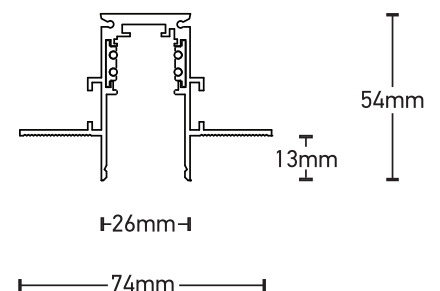

LOW VOLTAGE MAGNETIC TRACK

RECESSED

MTR-20MM-R

TECHNICAL FEATURES

IP Rating:	IP20
Size:	26 x 74 x 1000mm
	26 x 74 x 2000mm
	26 x 74 x 3000mm
Structure material:	Aluminium
Structure finish:	Black
Voltage (V):	48V