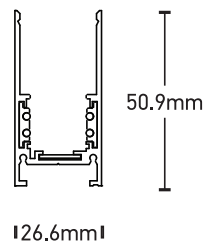

LOW VOLTAGE MAGNETIC TRACK

SURFACE / SUSPENDED

KD-S20-A

TECHNICAL FEATURES

IP Rating:	IP20
Size:	26.6 x 50.9 x 2000/3000mm
Structure material:	Aluminium
Structure finish:	Black
Voltage (V):	48V

* Low Voltage Magnetic Lights and Track Parts and Accessories available