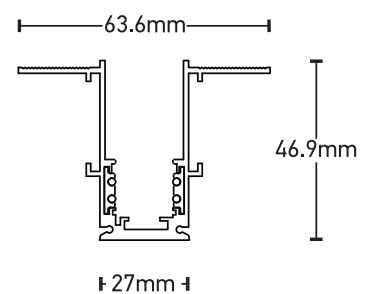

LOW VOLTAGE MAGNETIC TRACK

RECESSED

KD-R20-A

TECHNICAL FEATURES

IP Rating:	IP20
Size:	27 x 46.9 x 63.6 x 1000/2000/3000mm
Structure material:	Aluminium
Structure finish:	Black
Voltage (V):	48V

* Low Voltage Magnetic Lights and Track Parts and Accessories available