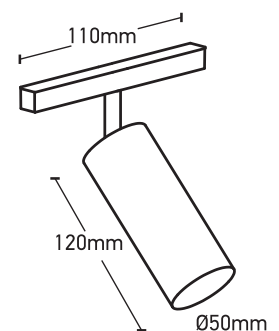

MAGNETIC TRACK SPOTLIGHT 12W

MAGNETIC TRACK LIGHT

KD-L20-GD-Z12W-TUYA

TECHNICAL FEATURES

Power (W):	12W
Luminous:	840-960lm
Luminous Flux:	70-80lm/W
Colour temperature:	3000K+6000K (Controlled via app.)
Dimmable:	YES (1-100%)
IP Rating:	IP20
Size:	Ø50 x 120mm
Structure material:	Aluminium
Structure finish:	Black
Diffuser finish:	Glass
Voltage / frequency:	48VDC
Light source:	LED (COB Chip)
Lens/Beam angle:	24°
CRI:	Ra>90
Working Temperature:	-20 to +50°C
Working Humidity:	10-70%