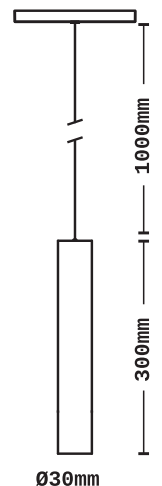

MAGNETIC TRACK PENDANT TUBE LIGHT 10W

MAGNETIC TRACK LIGHT

KD - L20 - CDD - Z10W - TUYA

TECHNICAL FEATURES

Power (W):	10W
Luminous:	700-800lm
Luminous Flux:	70-80lm/W
Colour temperature:	3000K+6000K (Controlled via app.)
Dimmable:	YES (1-100%)
IP Rating:	IP20
Size:	Ø30 x 300mm
Structure material:	Aluminium
Structure finish:	Black
Diffuser finish:	Glass
Voltage / frequency:	48VDC
Light source:	LED (COB Chip)
Lens/Beam angle:	15°
CRI:	Ra>90
Working Temperature:	-20 to +50°C
Working Humidity:	10-70%