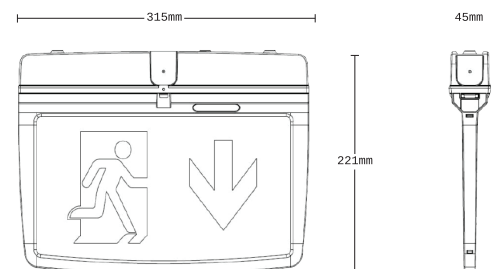

EM EXIT SIGN

EMERGENCY LIGHT (Surface Ceiling, Surface Wall, Recessed Ceiling, Suspended, Flag) **DP-998LL**

TECHNICAL FEATURES

Power (W):	3W
Power Factor:	0.47
Luminous:	15lm
Colour temperature:	6000K-7000K
IP Rating:	IP65
Size:	315 x 221 x 45mm
Structure material:	Polycarbonate
Structure finish:	Grey
Diffuser material:	Plastic
Diffuser finish:	Transparent
Voltage / frequency:	220-240V/ 50-60Hz
Light source:	SMD LED
LED Quantity:	16 Pcs (2835 led type)
Operating Temperature Range:	0-40°C
Battery Pack:	Li-FePO4 3.2V 1500mAh
Charging Time:	24Hours
Discharge Time:	>3Hours
Deep Discharge Protection Voltage:	2.6V
Overcharge Protection Voltage:	3.6V
Mode of Operation:	Maintained with Self-test
Weight:	725g
Installation hole size:	360 x 65mm
Cable entry hole size:	ø20mm
Safety Classification:	Class 1

EMERGENCY LIGHT (Surface Ceiling, Surface Wall, Recessed Ceiling, Suspended, Flag) **DP-998LL**

MOUNTING ACCESSORIES (included)

Surface Ceiling Mounted

Recessed Ceiling Mounted

Surface Wall Mounted

Suspended Mounted