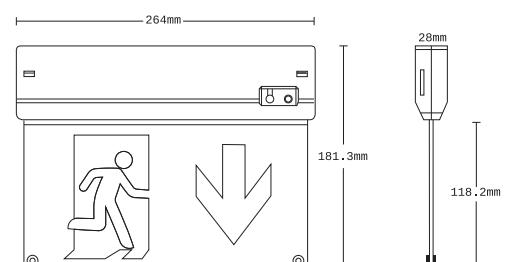

MOUNTING OPTIONS

* Accessories included