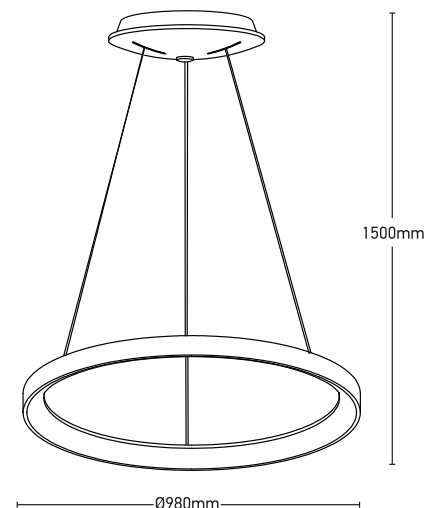

# CIRCUS

PENDANT LIGHT (Suspended)

5367 - 880ROP - BG

## TECHNICAL FEATURES

Power (W):	80W
Luminous:	6000lm
Colour temperature:	3000K + 4000K <b>(2CCT Dip Switch)</b>
IP Rating:	IP20
Size:	Ø980 x 1500mm
Structure material:	Aluminium
Structure finish:	Brushed Gold
Diffuser material:	Acrylic
Voltage / frequency:	220-240V/AC 50-60Hz
Energy efficiency:	A, A+, A++
Light source:	LED
Lens/Beam angle:	120°