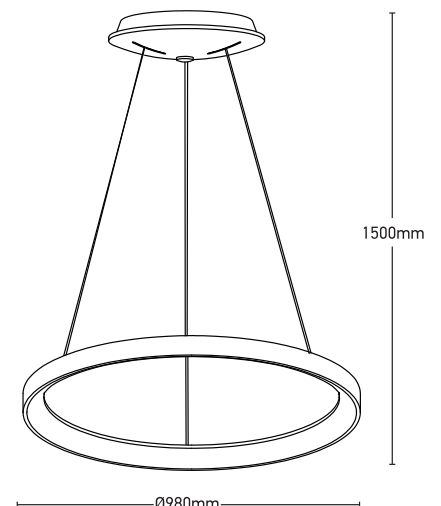

CIRCUS

PENDANT LIGHT (Suspended)

5367-880ROP-WH

TECHNICAL FEATURES

Power (W):	80W
Luminous:	6000lm
Colour temperature:	3000K + 4000K (2CCT Dip Switch)
IP Rating:	IP20
Size:	Ø980 x 1500mm
Structure material:	Aluminium
Structure finish:	Sandy White
Diffuser material:	Acrylic
Voltage / frequency:	220-240V/AC 50-60Hz
Energy efficiency:	A, A+, A++
Light source:	LED
Lens/Beam angle:	120°