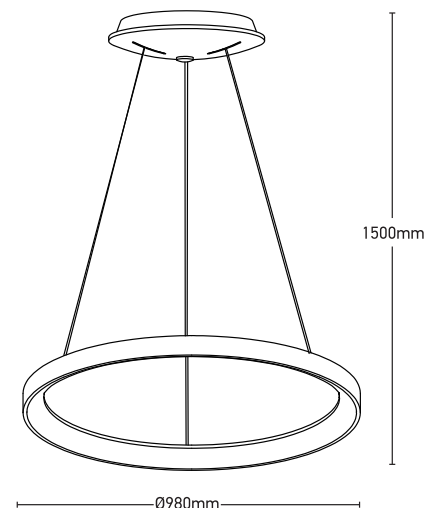

CIRCUS

PENDANT LIGHT (Suspended)

5367-880ROP-BK

TECHNICAL FEATURES

Power (W):	80W
Luminous:	6000lm
Colour temperature:	3000K + 4000K (2CCT Dip Switch)
IP Rating:	IP20
Size:	Ø980 x 1500mm
Structure material:	Aluminium
Structure finish:	Sandy Black
Diffuser material:	Acrylic
Voltage / frequency:	220-240V/AC 50-60Hz
Energy efficiency:	A, A+, A++
Light source:	LED
Lens/Beam angle:	120°