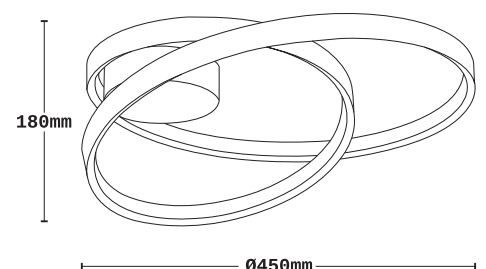

CARLA

CEILING LIGHT (Surface Mounted)

5678 - 838RC - BK

TECHNICAL FEATURES

Power (W):	38W
Luminous:	1710lm
Colour temperature:	3000K + 4000K (2CCT Dip Switch)
IP Rating:	IP20
Size:	Ø450 x 180mm
Structure material:	Aluminium
Structure finish:	Sandy Black
Diffuser material:	Silicone
Voltage / frequency:	220-240V/AC 50-60Hz
Energy efficiency:	G
Light source:	LED
Lens/Beam angle:	120°