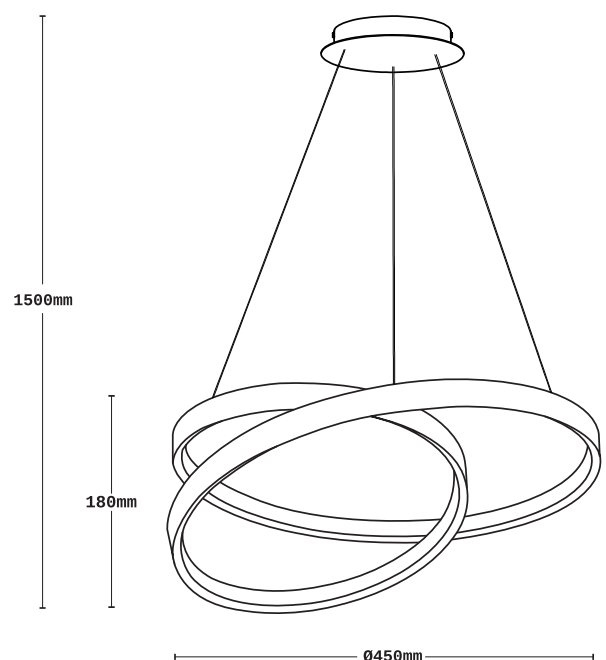

CARLA

PENDANT LIGHT

5678-838R0P-BK

TECHNICAL FEATURES

Power (W):	38W
Luminous:	1520lm
Colour temperature:	3000K + 4000K (2CCT Dip Switch)
IP Rating:	IP20
Size:	Ø450 x 180mm
Structure material:	Aluminium
Structure finish:	Sandy Black
Diffuser material:	Silicone
Voltage / frequency:	220-240V/AC 50-60Hz
Energy efficiency:	G
Light source:	LED
Lens/Beam angle:	120°