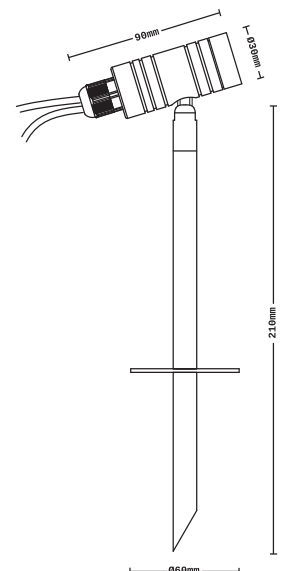

MEIJI

OUTDOOR LIGHT

6100410 - BL

TECHNICAL FEATURES

Power (W):	1W
Colour temperature:	3000K
IP Rating:	IP65
Size:	Ø30 x 90mm
Structure material:	Aluminium
Structure finish:	Black
Diffuser material:	Glass
Diffuser finish:	Transparent
Voltage / frequency:	12VDC
Energy efficiency:	A++, A+ , A
Light source:	LED

* It includes 0.50m rubber cable