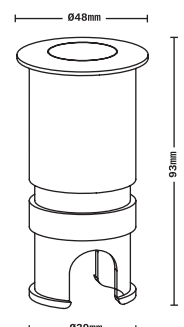

## TECHNICAL FEATURES

Power (W):	3W
Colour temperature:	3000K
IP Rating:	IP67
Size:	Ø48 x 93mm
Structure material:	Stainless Steel, Aluminium
Diffuser material:	Polycarbonate
Diffuser finish:	Transparent
Voltage / frequency:	12VDC
Energy efficiency:	A++, A+ , A
Light source:	LED