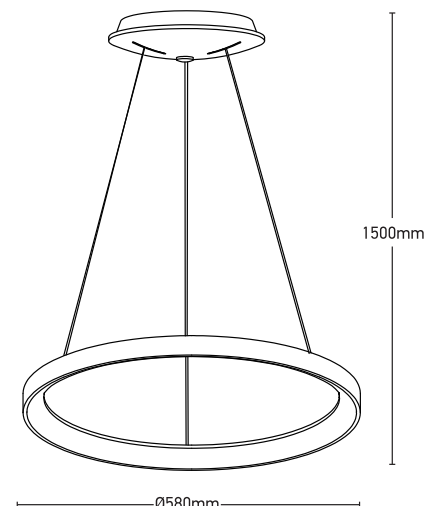

CIRCUS

PENDANT LIGHT (Suspended)

5367 - 848ROP - WH

TECHNICAL FEATURES

Power (W):	48W
Luminous:	3600lm
Colour temperature:	3000K + 4000K (2CCT Dip Switch)
IP Rating:	IP20
Size:	Ø580 x 1500mm
Structure material:	Aluminium
Structure finish:	Sandy White
Diffuser material:	Acrylic
Voltage / frequency:	220-240V/AC 50-60Hz
Energy efficiency:	A, A+, A++
Light source:	LED
Lens/Beam angle:	120°